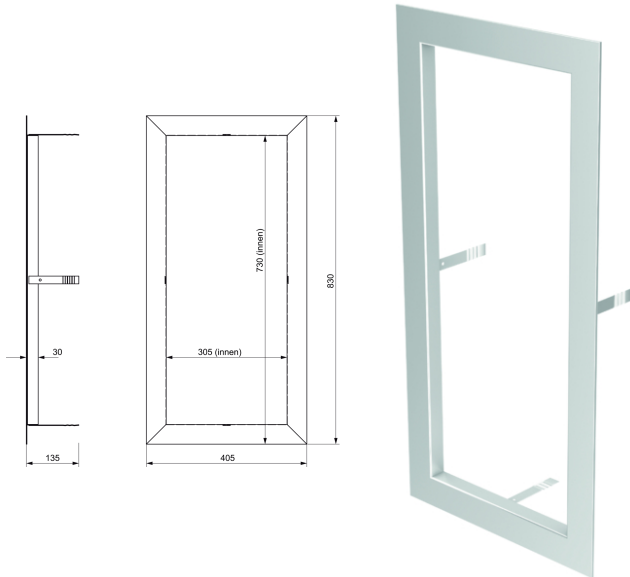

In-wall frame

Product information

Used with

- Connection box
  - 7601.80.24
- LipuLift-P-D/-DA/-DAP

Description

- From stainless steel, material grade 304
- "In-wall" version
- Glass beaded front
- Dimension W x H x D:
  - 405 x 830 x 30 mm