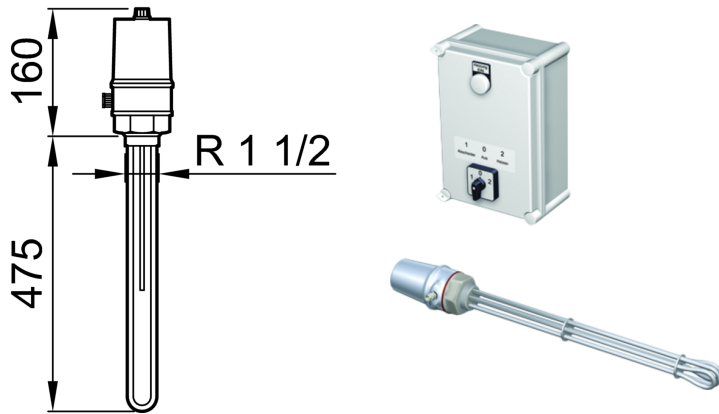

Heating rod

Product information

Used with

- Grease separators

Description

- To liquefy grease layer
- Incl. control
- Electrical connector
 - 400 V/50 Hz/6.0 kW