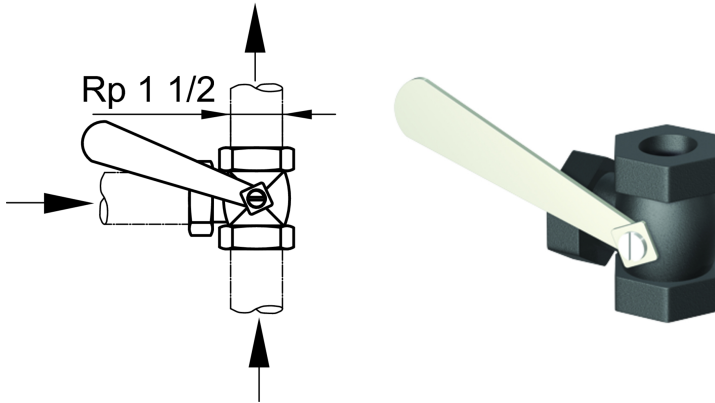

Three way valve 1 1/2"

Product information

Used with

- Wastewater lifting plant

Description

- For hand membrane pump